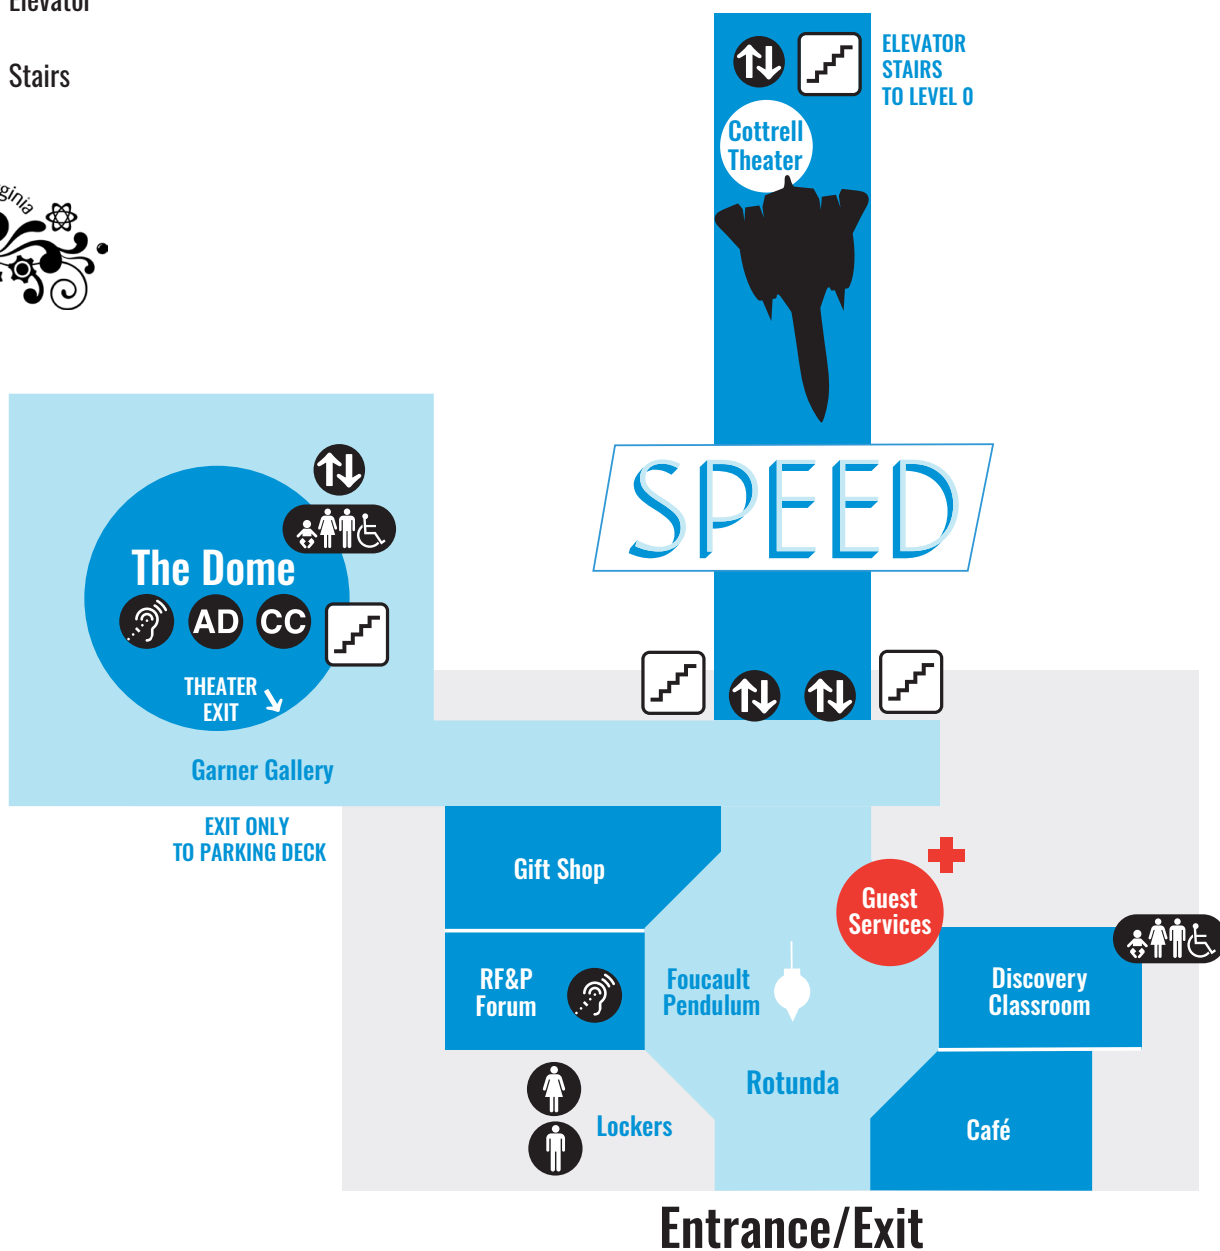

Science Museum of Virginia

Map Level 0

 Assistive Listening System

 AD Audio Description

 CC Closed Captioning

 Elevator

 Stairs

Science Museum of Virginia

Map Level 1

 Assistive Listening System

 Audio Description

 Closed Captioning

 Elevator

 Stairs

Science Museum of Virginia

Map Level 2

 Assistive Listening System

 Audio Description

 Closed Captioning

 Elevator

 Stairs

Science Museum of Virginia

Map Level 3

 Assistive Listening System