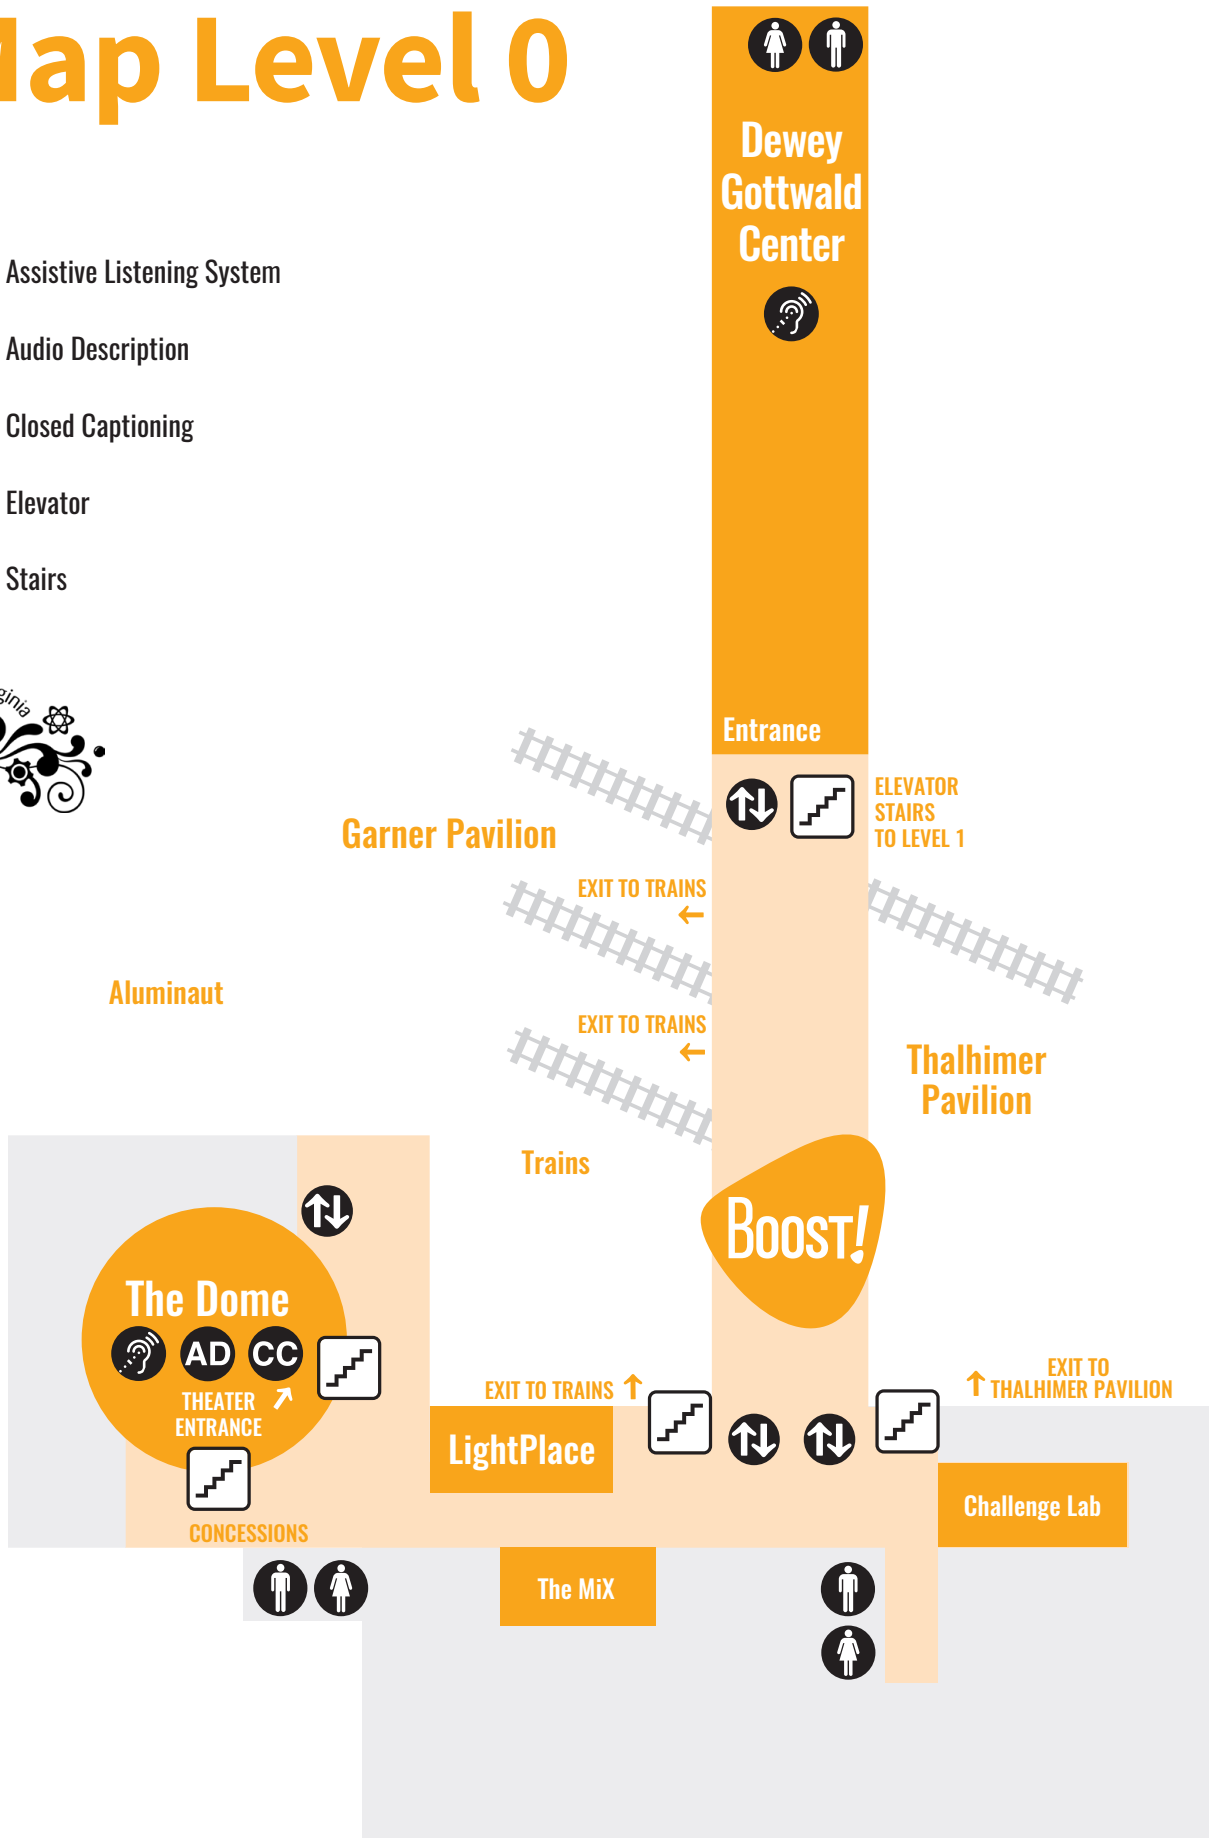

Science Museum of Virginia

Map Level 0

 Assistive Listening System

 AD Audio Description

 CC Closed Captioning

 Elevator

 Stairs

Science Museum of Virginia

Map Level 1

 Assistive Listening System

 Audio Description

 Closed Captioning

 Elevator

 Stairs

Science Museum of Virginia

Map Level 2

 Assistive Listening System

 Audio Description

 Closed Captioning

 Elevator

 Stairs

Science Museum of Virginia

Map Level 3

 Assistive Listening System

 Audio Description

 Closed Captioning

 Elevator

 Stairs