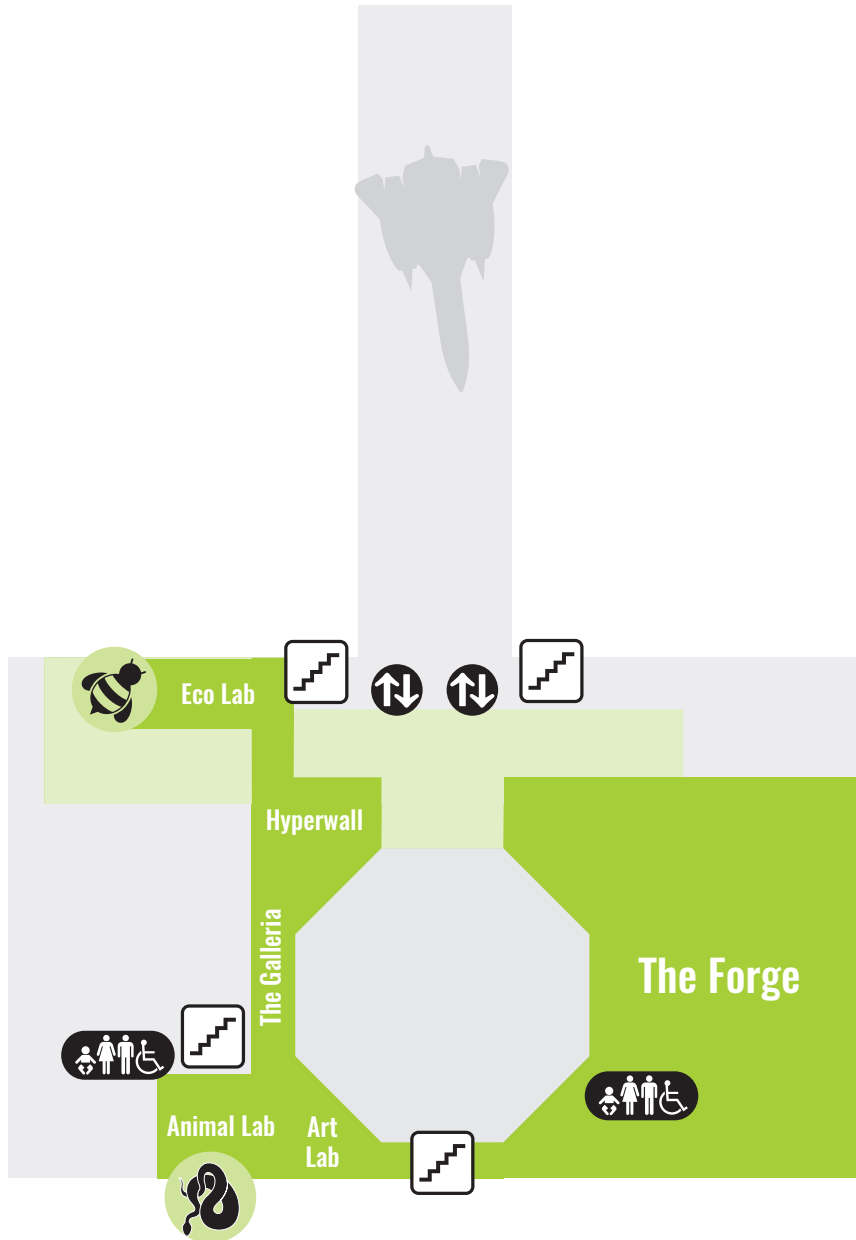

Map Level 1

 Assistive Listening System

 Audio Description

 Closed Captioning

 Elevator

 Stairs

Science Museum of Virginia

Map Level 2

 Assistive Listening System

 Audio Description

 Closed Captioning

 Elevator

 Stairs

Science Museum of Virginia

Map Level 3

 Assistive Listening System