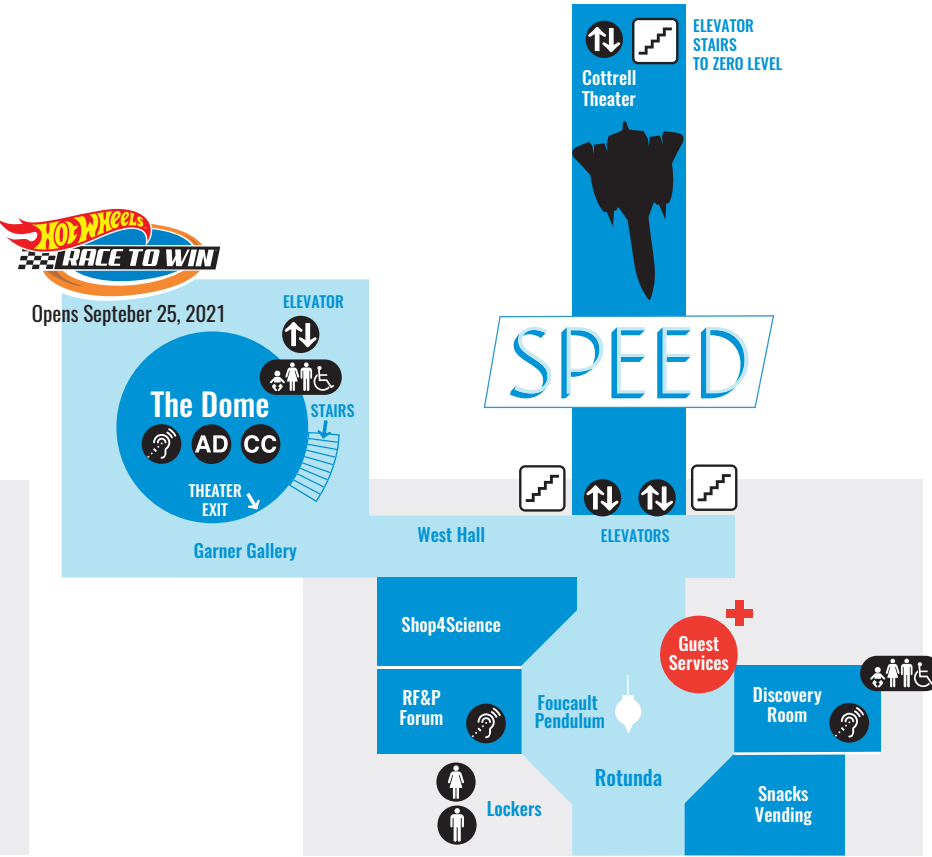

What can we help you discover?

Level Zero

Level One

Level Two

Level Three

Please note: as we work to resume normal operations, some spaces may follow adjusted schedules. Please see Guest Services for questions. Thank you!

SO MUCH TO SEE

The Dome

Watch a giant screen movie or check out a planetarium show on our 76-foot screen. With so many options, the sky – well, technically space – is the limit.

Speed

Experience the superfast and the incredibly slow as you race an Olympic athlete, feel hurricane force winds, challenge a quick-thinking robot and more.

Boost!

Test your creativity, flexibility, memory, strength and more in this new approach to wellness and self-improvement.

LightPlace

Looking for dedicated five-and-under fun? Check out this exhibit designed for early learners and budding scientists.

Grab something from one of our vending machines on Level 1 or enjoy a snack brought from home. We have tables available inside and outside for a snack break.

Shop4Science

Keep the curiosity going at home with a unique find from the gift shop. No kidding, there is some seriously awesome stuff in there!