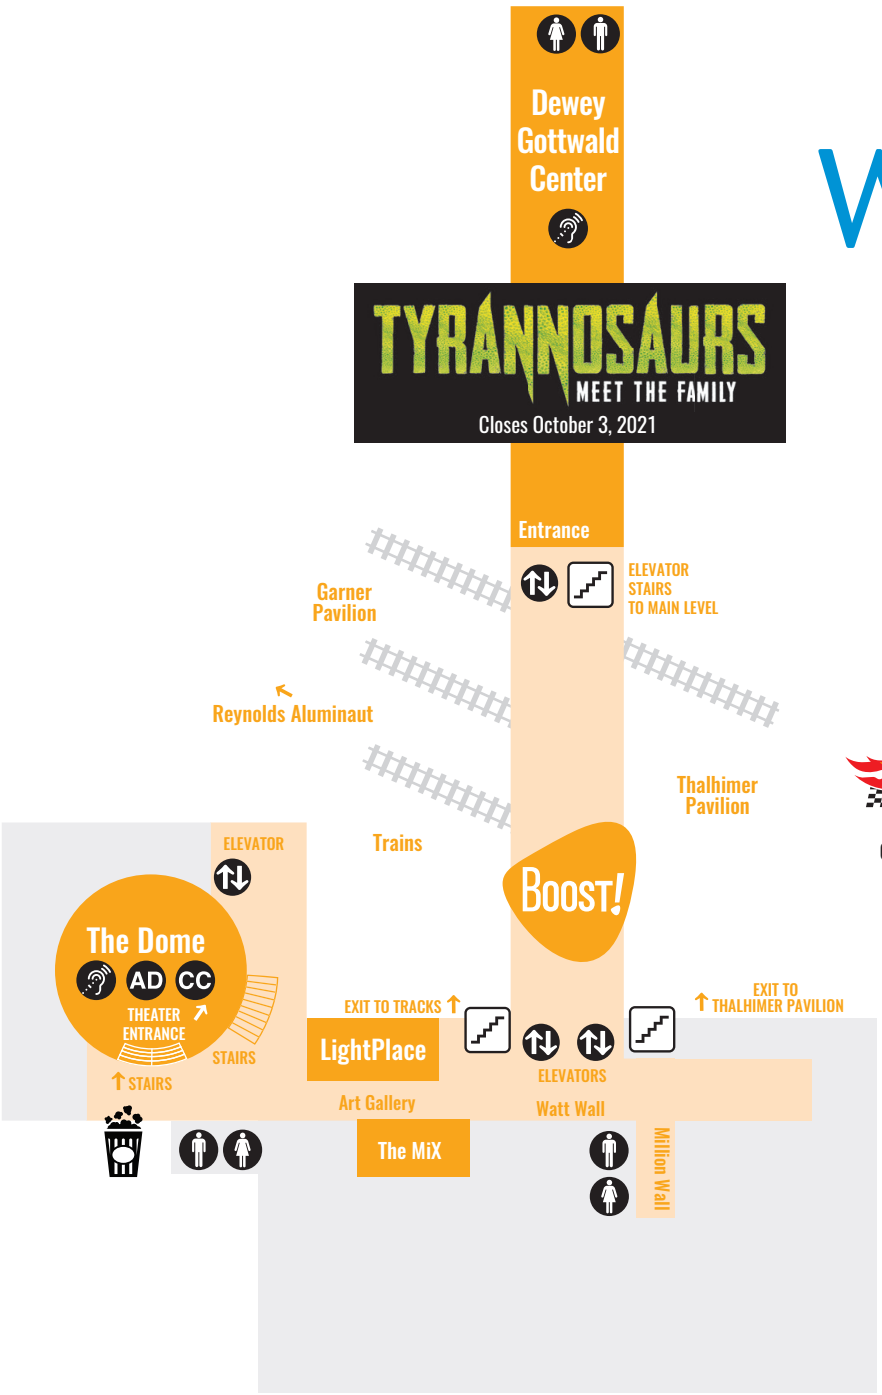

What can we help you discover?

Level Zero

Level One

Level Two

Level Three

Please note: as we work to resume normal operations, some spaces may follow adjusted schedules. Please see Guest Services for questions. Thank you!

SO MUCH TO SEE

The Dome

Watch a giant screen movie or check out a planetarium show on our 76-foot screen. With so many options, the sky – well, technically space – is the limit.

Speed

Experience the superfast and the incredibly slow as you race an Olympic athlete, feel hurricane force winds, challenge a quick-thinking robot and more.

Boost!

Test your creativity, flexibility, memory, strength and more in this new approach to wellness and self-improvement.

LightPlace

Looking for dedicated five-and-under fun? Check out this exhibit designed for early learners and budding scientists.

Grab something from one of our vending machines on Level 1 or enjoy a snack brought from home. We have tables available inside and outside for a snack break.

Shop4Science

Keep the curiosity going at home with a unique find from the gift shop. No kidding, there is some seriously awesome stuff in there!