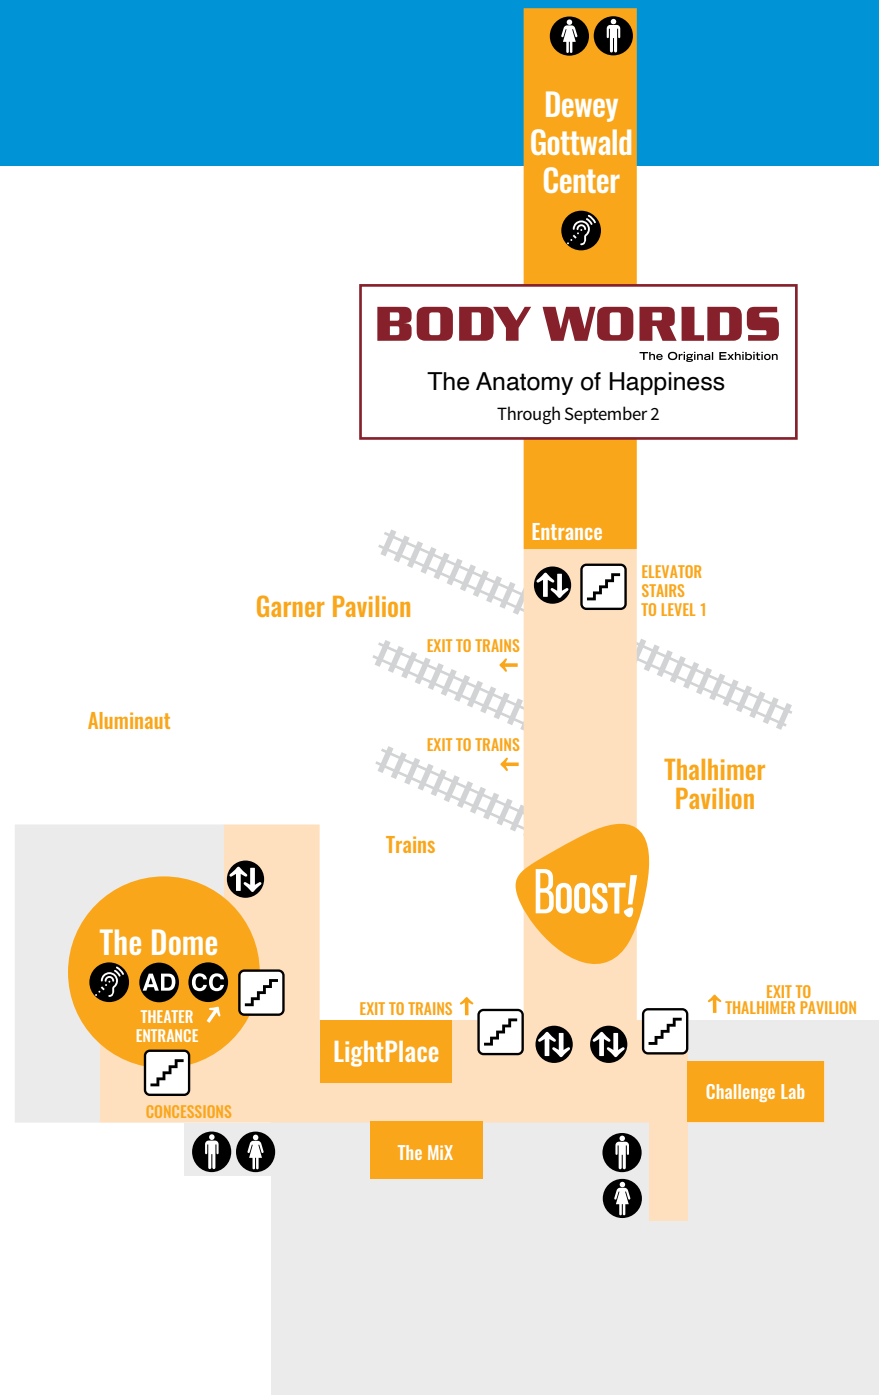

Volunteer

Join our dynamic team of inspiring volunteers who make the Science Museum such a special place. Ask us how!

We frequently take photos and videos of guests interacting with exhibitions and enjoying programming. If you do not wish to appear in these images, please see Guest Services.

804.864.1400
smv.org

Be Social! Follow us on

What can we help you discover?

- Assistive Listening System
- Audio Description
- Closed Captioning
- Elevator
- Stairs

0
Level Zero

1
Level One

2
Level Two

3
Level Three

Entrance/Exit