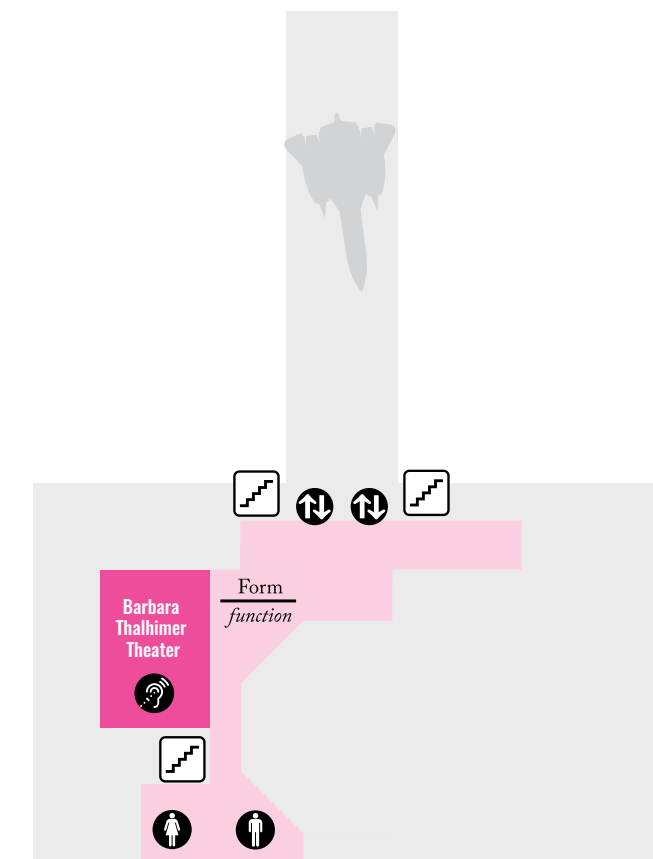

Volunteer

Join our dynamic team of inspiring volunteers who make the Science Museum such a special place. Ask us how!

We frequently take photos and videos of guests interacting with exhibitions and enjoying programming. If you do not wish to appear in these images, please see Guest Services.

804.864.1400
smv.org

Be Social! Follow us on

What can we help you discover?

- Assistive Listening System
- Audio Description
- Closed Captioning
- Elevator
- Stairs

0
Level Zero

1
Level One

2
Level Two

3
Level Three

Entrance/Exit