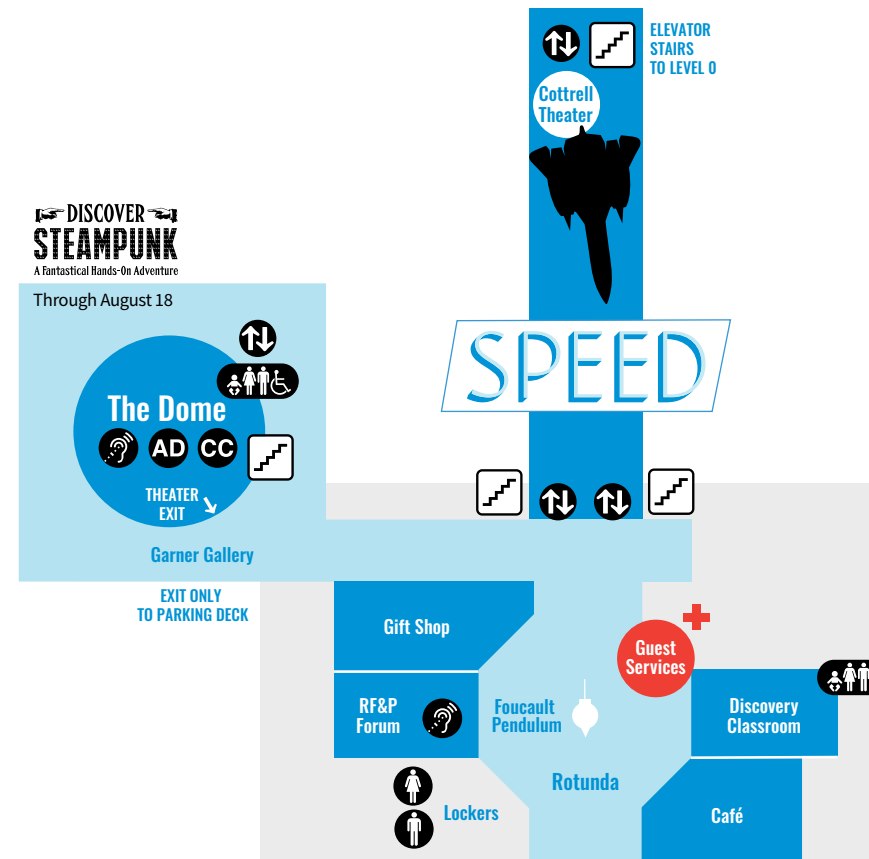

804.864.1400
smv.org

Be Social! Follow us on

What can we help you discover?

- Assistive Listening System
- Audio Description
- Closed Captioning
- Elevator
- Stairs

0
Level Zero

1
Level One

2
Level Two

3
Level Three

Entrance/Exit